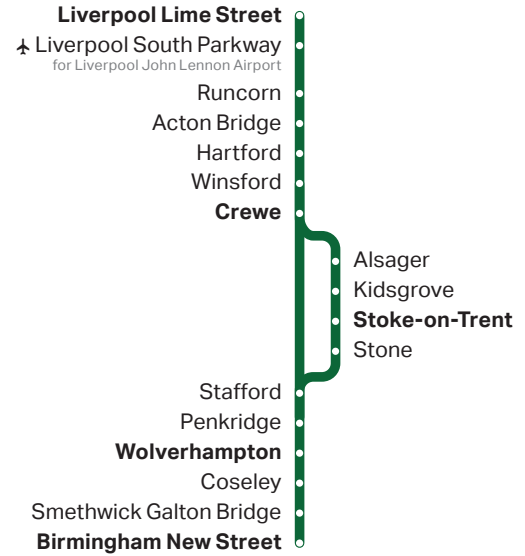

Check before you travel...

Please always double check your journey details before travelling as short notice alterations and improvement works, especially at weekends, can be taking place.

Check the latest train times before you set out: use our app or visit lnr.uk/plan

TRAIN TIMES

Birmingham to Liverpool

All our trains between Birmingham and Crewe/Liverpool.

National Rail Enquiries

03457 48 49 50 • nationalrail.co.uk

Live travel updates

@LNRailway

For help, advice and travel updates

/LondonNorthwesternRailway

For the latest offers and news

Valid from 12 December 2021
until 14 May 2022

Fold along the dashed lines above to make a handy timetable to pop in your pocket or bag.