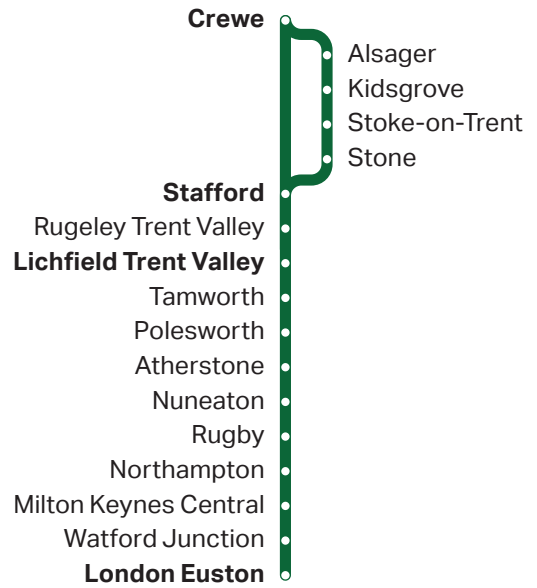

## Crewe to London via Nuneaton

**B**

## Live travel updates

 @LNRailway

For help, advice and travel updates

 /LondonNorthwesternRailway

For the latest offers and news

Operated by West Midlands Trains

Valid from 16 May to  
11 December 2021

Fold along the dashed lines above to make a handy timetable to pop in your pocket or bag.

Valid from 16 May to 11 December 2021

Monday to Fridays

Table with 22 columns representing stations and rows for services between Crewe, Stoke-on-Trent, Stafford, Rugeley Trent Valley, Lichfield Trent Valley, Tamworth, Polesworth, Atherstone, Nuneaton, Rugby, Northampton, Milton Keynes Central, Watford Junction, and London Euston.

Table with 5 columns representing stations and rows for services between Crewe, Alsager, Kidsgrove, Stoke-on-Trent, Stone, Stafford, Rugeley Trent Valley, Lichfield Trent Valley, Tamworth, Polesworth, Atherstone, Nuneaton, Rugby, Northampton, Milton Keynes Central, Watford Junction, and London Euston.