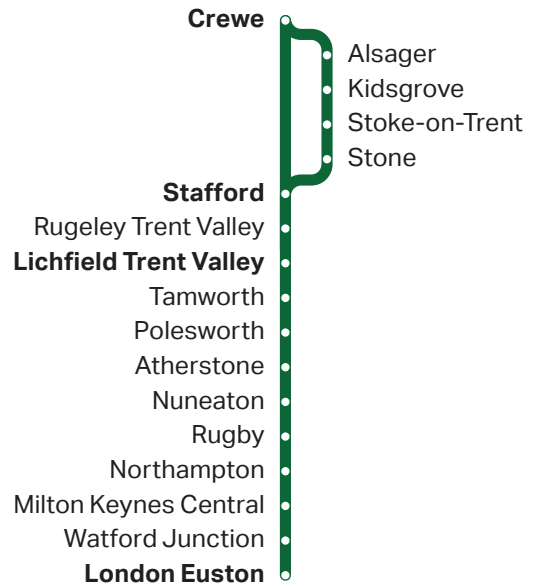

# TRAIN TIMES

## Crewe to London via Nuneaton

**B**

## Live travel updates

 @LNRailway

For help, advice and travel updates

 /LondonNorthwesternRailway

For the latest offers and news

Valid from 12 December 2021  
until 14 May 2022

Fold along the dashed lines above to make a handy timetable to pop in your pocket or bag.