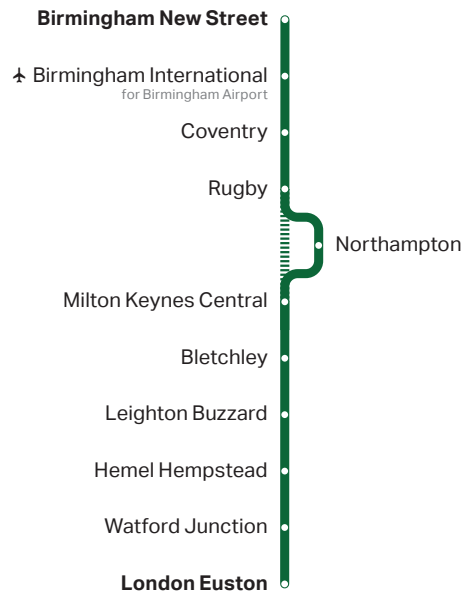

Check before you travel...

Please always double check your journey details before travelling as short notice alterations and improvement works, especially at weekends, can be taking place.

Check the latest train times before you set out: use our app or visit lnr.uk/plan

National Rail Enquiries

03457 48 49 50 • nationalrail.co.uk

Live travel updates

@LNRailway

For help, advice and travel updates

/LondonNorthwesternRailway

For the latest offers and news

Operated by West Midlands Trains

TRAIN TIMES

Birmingham/ Northampton to London Euston

Valid from 26 July
until further notice

Fold along the dashed lines above to make a handy timetable to pop in your pocket or bag.