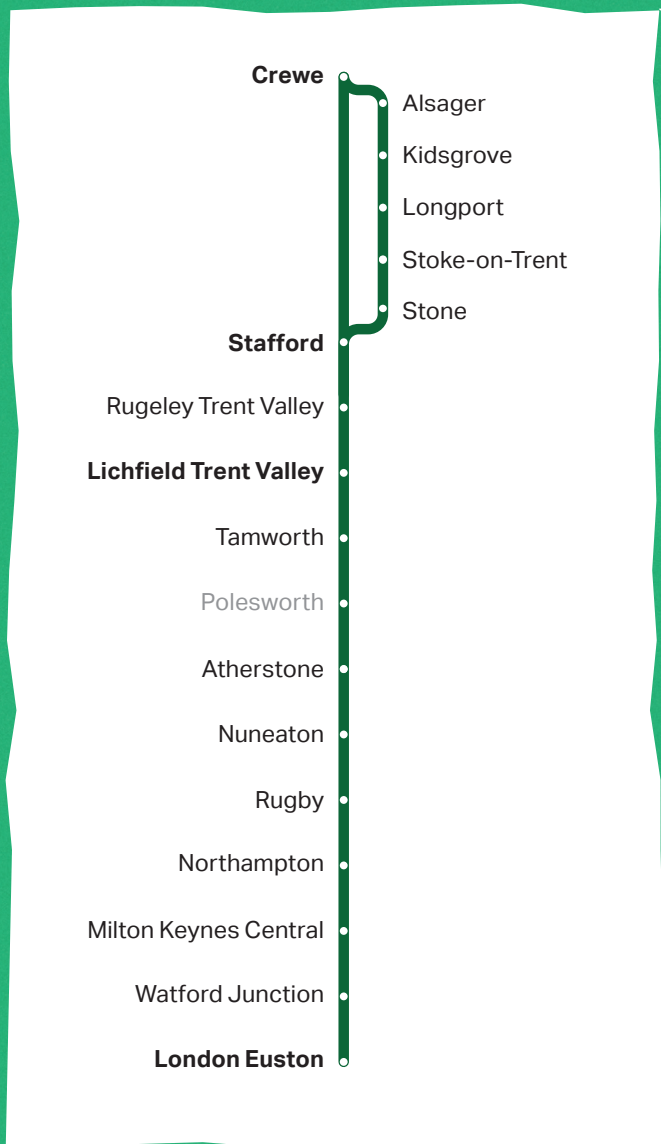

Valid from 14 December 2025 to 16 May 2026

TRAIN TIMES

B

Crewe to
London via Nuneaton

National Rail Enquiries

03457 48 49 50
nationalrail.co.uk

Live travel updates

@LNRailway
For help, advice and travel updates

/LondonNorthwesternRailway

@londonnorthwesternrailway
For the latest offers and news