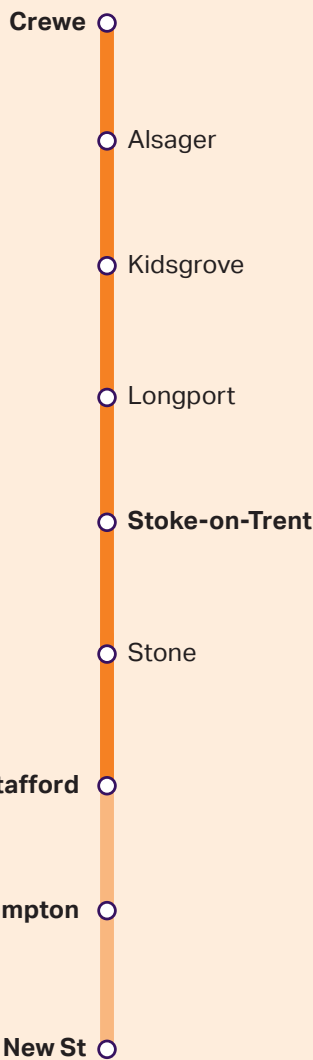

# Train times

8

Crewe to Stafford  
via Stoke-on-Trent

Crewe – Stoke-on-Trent – Stafford

Includes connections to/from Wolverhampton and Birmingham New Street