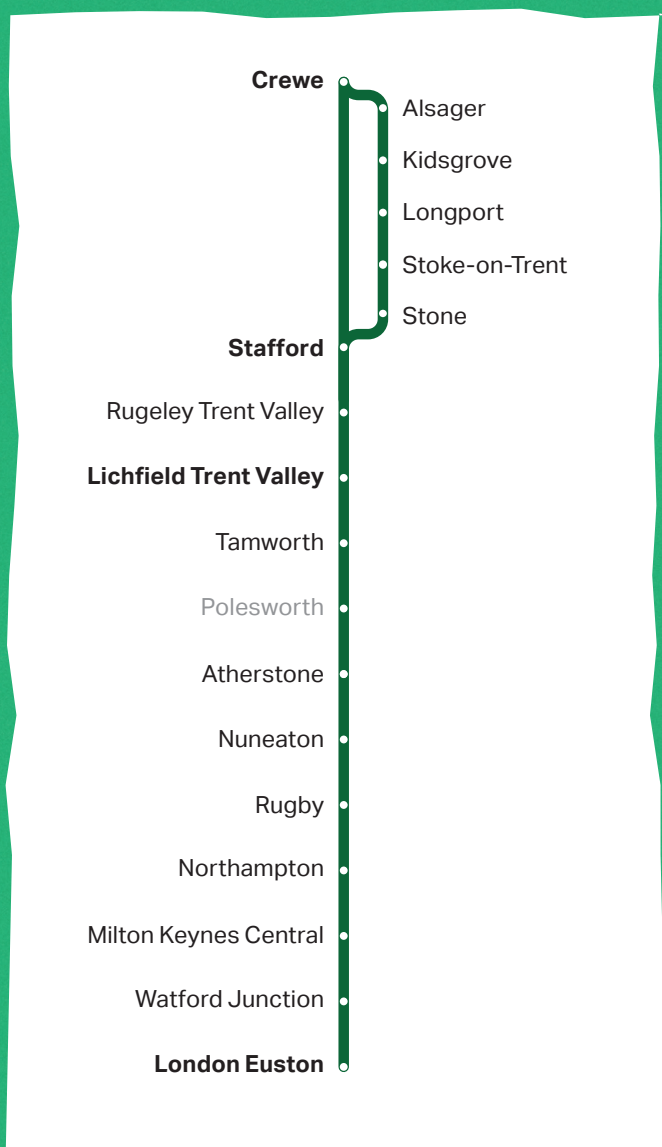

Valid from 17 May to 12 December 2026

TRAIN TIMES

Crewe to London via Nuneaton

National Rail Enquiries

03457 48 49 50
nationalrail.co.uk

Live travel updates

 @LNRailway
For help, advice and travel updates

 /LondonNorthwesternRailway

 @londonnorthwesternrailway
For the latest offers and news

Useful information

Plan online

To make sure you have the most accurate train times, it's always best to plan your journey using a journey planner. We have them on our website and app, at our staffed stations and over the phone.