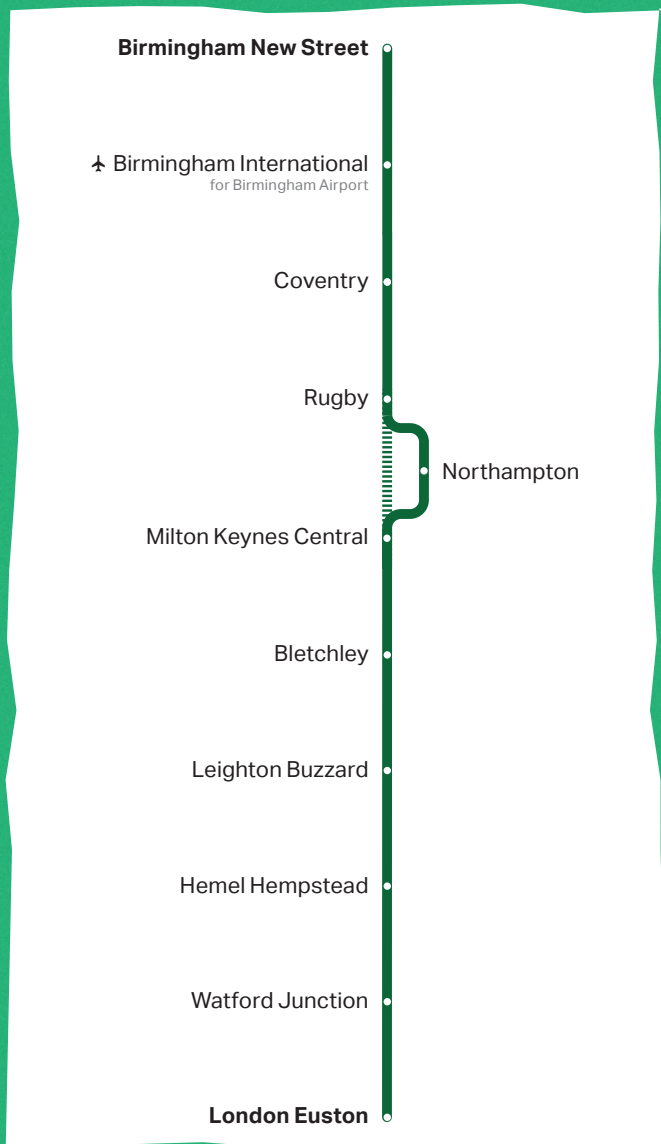

Valid from 17 May to 12 December 2026

TRAIN TIMES

Birmingham / Northampton to London Euston

National Rail Enquiries

03457 48 49 50
nationalrail.co.uk

Live travel updates

@LNRailway
For help, advice and travel updates

/LondonNorthwesternRailway

@londonnorthwesternrailway
For the latest offers and news